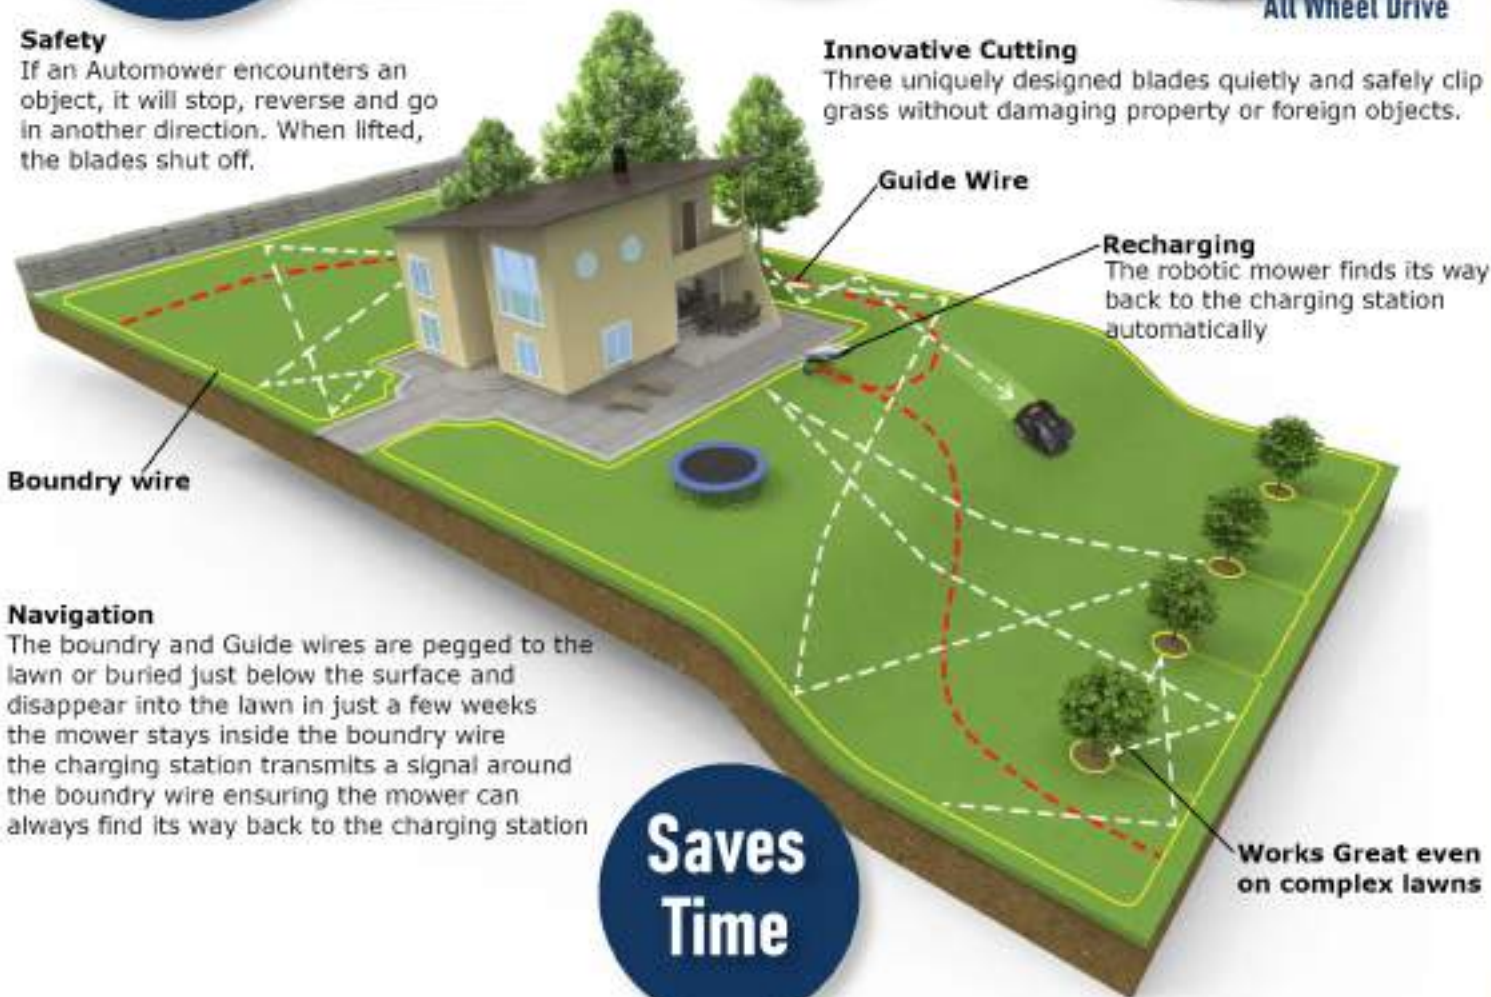

£359

£199.00

ENGINE POWERED

Improves
Grass
Quality

We fit your boundary
wire free of charge!

Robots Are

With over 120 installed in the Eden Valley already we believe that Husqvarna's robot lawnmowers are the future. After years of experience we can guarantee these mowers are a decision you will not regret! No matter the size of your lawn they keep your garden in perfect shape, running effortlessly by itself or through monitored app control. A quiet range of robotic mowers which work rain or shine, improving the quality of your lawn. Full range of models available for all sizes and terrains of lawns, up to 5000m² and maximum slope performance of 45%.

45% →

All Wheel Drive

Safety
If an Automower encounters an object, it will stop, reverse and go in another direction. When lifted, the blades shut off.

Innovative Cutting
Three uniquely designed blades quietly and safely clip grass without damaging property or foreign objects.

Boundary wire

Guide Wire

Recharging
The robotic mower finds its way back to the charging station automatically

Navigation
The boundary and Guide wires are pegged to the lawn or buried just below the surface and disappear into the lawn in just a few weeks the mower stays inside the boundary wire the charging station transmits a signal around the boundary wire ensuring the mower can always find its way back to the charging station